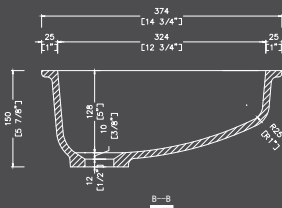

- Integral overflow: yes

Installation tips

- Drain hole size: 1 3/4"

TOLERANCE ±3/16"

W 19 1/2"

H 6 3/4"

L 14 3/8"

The Andy DLB411

Features and Benefits

- Integral overflow: no

Installation tips

- Drain hole size: 1 3/4"

TOLERANCE ±3/16"

W 20"

H 5 7/8"

L 14 3/4"