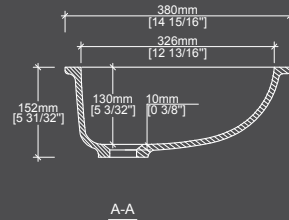

- Integral overflow: no

Installation tips

- Drain hole size: 1 3/4"

TOLERANCE $\pm 3/16$ "

W 18 1/4"

H 5 31/32"

L 14 15/16"

The Euro DLA354

Features and Benefits

- Integral overflow: no

Installation tips

- Drain hole size: 1 3/4"

TOLERANCE $\pm 3/16$ "

W 15 25/32"

H 5 27/32"

L 11 27/32"