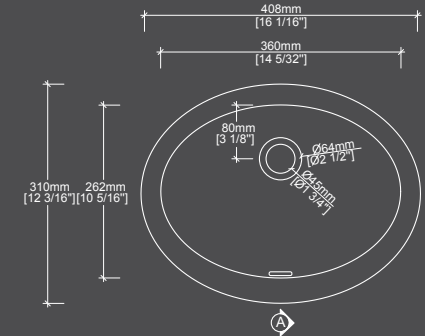

The Vincent
DLD125
W 22 11/16" H 7 7/8" L 17 1/2"

The Henri
DLD202
W 30 7/8" H 9 13/16" L 18 7/8"

Our in-stock sinks

The Frida (overflow) DLA104A

Features and Benefits

- Integral overflow: yes

Installation tips

- Drain hole size: 1 3/4"

TOLERANCE $\pm 3/16$ "

W 18 5/16"

H 6 15/16"

L 15 3/16"

The Euro (overflow) DLA360A

Features and Benefits

- Integral overflow: yes

Installation tips

- Drain hole size: 1 3/4"

TOLERANCE $\pm 3/16$ "

W 16 11/16"

H 7 1/16"

L 12 3/16"

The Frida DLA359

Features and Benefits

- Integral overflow: no

Installation tips

- Drain hole size: 1 3/4"

TOLERANCE $\pm 3/16$ "

W 18 1/4"

H 5 31/32"

L 14 15/16"

The Euro DLA354