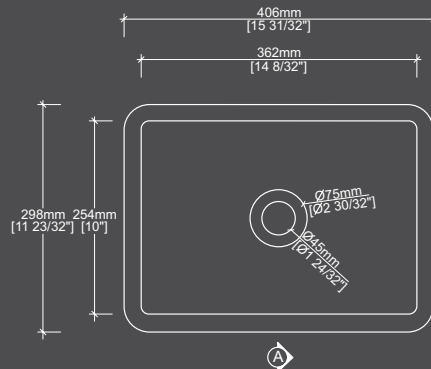

Our in-stock sinks

The Ansel (overflow) DLB401A

Features and Benefits

- Integral overflow: yes

Installation tips

- Drain hole size: 1 3/4"

TOLERANCE ±3/16"

W 15 3 1/32"

H 6 1 5/32"

L 11 2 3/32"

The Vincent DLD125

Features and Benefits

- Integral overflow: no

Installation tips

- Drain hole size: 3 9/16"

TOLERANCE ±3/16"

W 22 1 1/16"

H 7 7/8"

L 17 1/2"

The Ansel DLB402

Features and Benefits

- Integral overflow: no

Installation tips

- Drain hole size: 1 3/4"

- Drain hole size: 3 9/16"

TOLERANCE ±3/16"

W 30 7/8"

H 9 1 3/16"

L 18 7/8"

Our in-stock sinks

The Andy (overflow) DLB379A

Features and Benefits