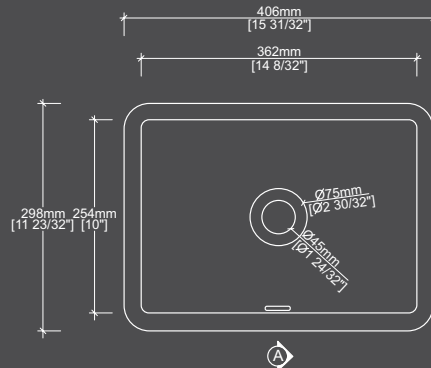

- Integral overflow: no

Installation tips

- Drain hole size: 1 3/4"

TOLERANCE $\pm 3/16$ "

W 18 1/4"

H 5 31/32"

L 14 15/16"

The Euro DLA354

Features and Benefits

- Integral overflow: no

Installation tips

- Drain hole size: 1 3/4"

TOLERANCE $\pm 3/16$ "

W 15 25/32"

H 5 27/32"

L 11 27/32"

Our in-stock sinks

The Ansel (overflow) DLB401A

Features and Benefits

- Integral overflow: yes

Installation tips

- Drain hole size: 1 3/4"

TOLERANCE ±3/16"

W 15 3 1/32"

H 6 1 5/32"

L 11 2 3/32"

The Vincent DLD125

Features and Benefits

- Integral overflow: no

Installation tips

- Drain hole size: 3 9/16"

TOLERANCE ±3/16"