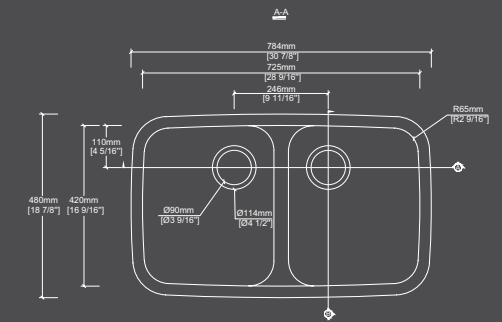

W 22 1 1/16"

H 7 7/8"

L 17 1/2"

The Ansel DLB402

Features and Benefits

- Integral overflow: no

Installation tips

- Drain hole size: 1 3/4"

TOLERANCE ±3/16"

W 15 3 1/32"

H 6 1 5/32"

L 11 2 3/32"

The Henri DLD202

Features and Benefits

- Integral overflow: no

Installation tips

- Drain hole size: 3 9/16"

TOLERANCE ±3/16"

W 30 7/8"

H 9 1 3/16"

L 18 7/8"

Our in-stock sinks

The Andy (overflow) DLB379A

Features and Benefits

- Integral overflow: yes

Installation tips

- Drain hole size: 1 3/4"

TOLERANCE ±3/16"

W 19 1/2"

H 6 3/4"

L 14 3/8"

The Andy DLB411