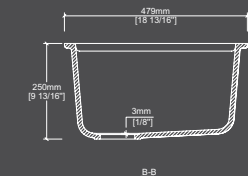

W 22 1 1/16"

H 7 7/8"

L 17 1/2"

The Ansel DLB402

Features and Benefits

- Integral overflow: no

Installation tips

- Drain hole size: 1 3/4"

TOLERANCE ±3/16"

W 15 3 1/32"

H 6 1 5/32"

L 11 2 3/32"

The Henri DLD202

Features and Benefits

- Integral overflow: no

Installation tips

- Drain hole size: 3 9/16"

TOLERANCE ±3/16"

W 30 7/8"

H 9 1 3/16"

L 18 7/8"

Our in-stock sinks

The Andy (overflow) DLB379A

Features and Benefits