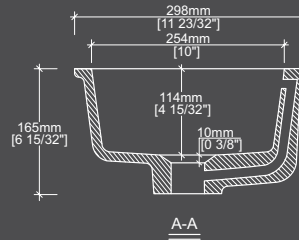

Features and Benefits

- Integral overflow: no

Installation tips

- Drain hole size: 1 3/4"

TOLERANCE $\pm 3/16$ "

W 15 25/32"

H 5 27/32"

L 11 27/32"

Our in-stock sinks

The Ansel (overflow) DLB401A

Features and Benefits

- Integral overflow: yes

Installation tips

- Drain hole size: 1 3/4"

TOLERANCE ±3/16"

W 15 3 1/32"

H 6 1 5/32"

L 11 2 3/32"

The Vincent DLD125

Features and Benefits

- Integral overflow: no

Installation tips

- Drain hole size: 3 9/16"

TOLERANCE ±3/16"