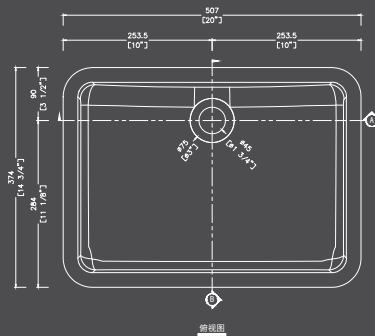

- Drain hole size: 3 9/16"

TOLERANCE ±3/16"

W 30 7/8"

H 9 1 3/16"

L 18 7/8"

Our in-stock sinks

The Andy (overflow) DLB379A

Features and Benefits

- Integral overflow: yes

Installation tips

- Drain hole size: 1 3/4"

TOLERANCE ±3/16"

W 19 1/2"

H 6 3/4"

L 14 3/8"

The Andy DLB411

Features and Benefits

- Integral overflow: no

Installation tips

- Drain hole size: 1 3/4"

TOLERANCE ±3/16"

W 20"

H 5 7/8"

L 14 3/4"