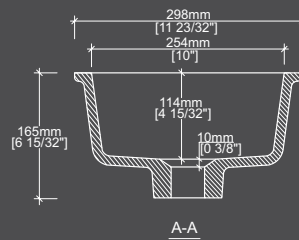

Installation tips

- Drain hole size: 1 3/4"

TOLERANCE ±3/16"

W 15 3 1/32"

H 6 1 5/32"

L 11 2 3/32"