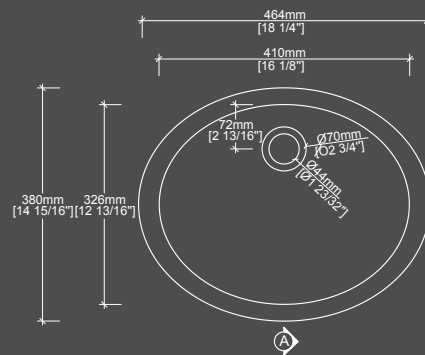

- Drain hole size: 1 3/4"

TOLERANCE $\pm 3/16$ "

W 18 5/16"

H 6 15/16"

L 15 3/16"

The Euro (overflow) DLA360A

Features and Benefits

- Integral overflow: yes

Installation tips

- Drain hole size: 1 3/4"

TOLERANCE $\pm 3/16$ "

W 16 11/16"

H 7 1/16"

L 12 3/16"

The Frida DLA359

Features and Benefits

- Integral overflow: no

Installation tips

- Drain hole size: 1 3/4"

TOLERANCE $\pm 3/16$ "

W 18 1/4"

H 5 31/32"

L 14 15/16"

The Euro DLA354

Features and Benefits

- Integral overflow: no

Installation tips

- Drain hole size: 1 3/4"

TOLERANCE $\pm 3/16$ "

W 15 25/32"

H 5 27/32"

L 11 27/32"