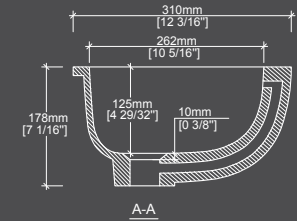

- Drain hole size: 1 3/4"

TOLERANCE $\pm 3/16$ "

W 18 5/16"

H 6 15/16"

L 15 3/16"

The Euro (overflow) DLA360A

Features and Benefits

- Integral overflow: yes

Installation tips

- Drain hole size: 1 3/4"

TOLERANCE $\pm 3/16$ "

W 16 11/16"

H 7 1/16"

L 12 3/16"

The Frida DLA359

Features and Benefits

- Integral overflow: no

Installation tips

- Drain hole size: 1 3/4"

TOLERANCE $\pm 3/16$ "

W 18 1/4"

H 5 31/32"

L 14 15/16"

The Euro DLA354

Features and Benefits

- Integral overflow: no

Installation tips

- Drain hole size: 1 3/4"

TOLERANCE $\pm 3/16$ "

W 15 25/32"

H 5 27/32"

L 11 27/32"