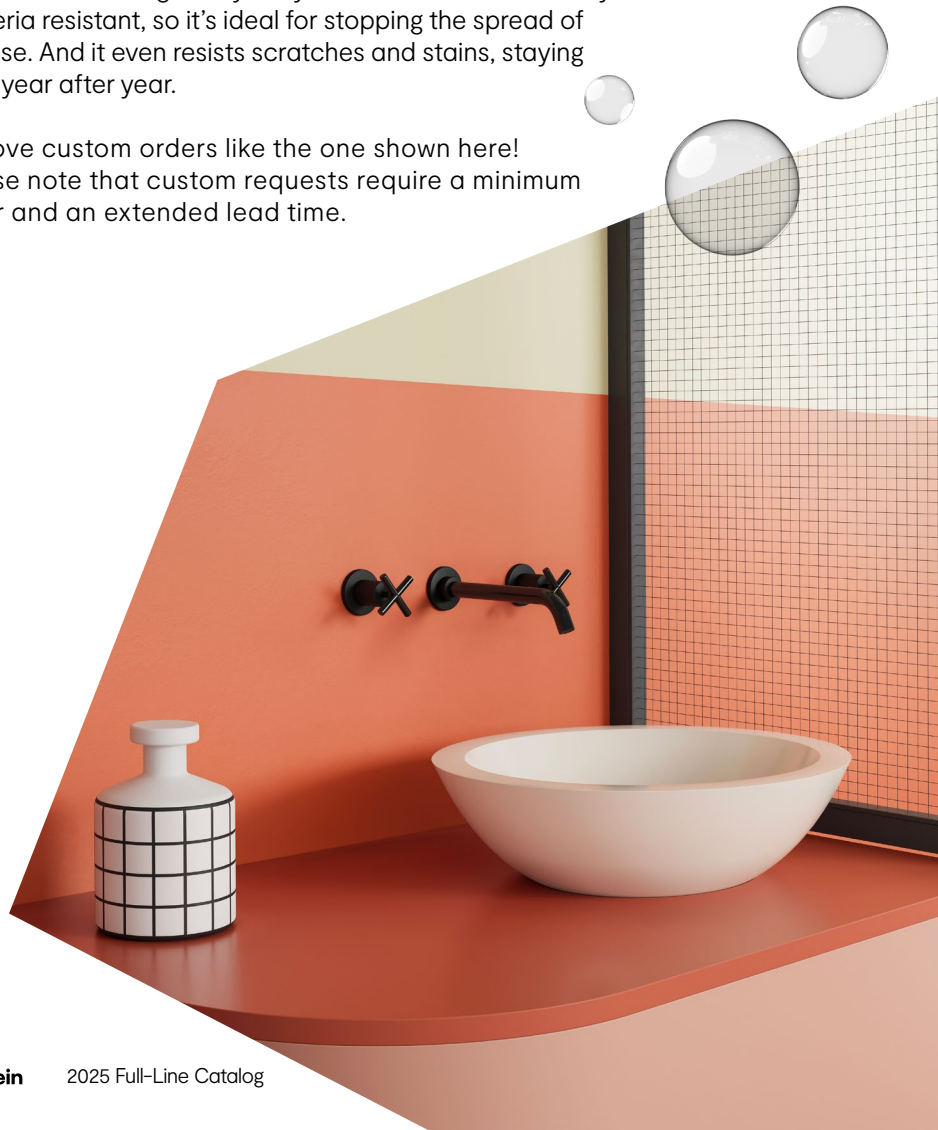

Our sinks don't just appear beautiful, they're made to stay that way.

Durasein solid surface material is smooth, seamless, and non-porous, making it very easy to clean. It's also naturally bacteria resistant, so it's ideal for stopping the spread of disease. And it even resists scratches and stains, staying fresh year after year.

We love custom orders like the one shown here! Please note that custom requests require a minimum order and an extended lead time.

The fine print

Features and benefits

- 100% acrylic
- Easy to clean
- Non-porous
- Stain resistant
- Mold and mildew resistant
- Suitable for residential and commercial applications