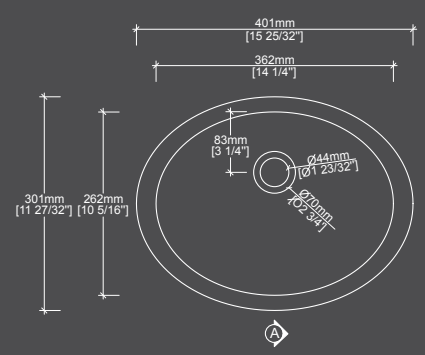

Installation tips

- Drain hole size: 1 3/4"

TOLERANCE $\pm 3/16$ "

W 16 11/16"

H 7 1/16"

L 12 3/16"

The Frida DLA359

Features and Benefits

- Integral overflow: no

Installation tips

- Drain hole size: 1 3/4"

TOLERANCE $\pm 3/16$ "

W 18 1/4"

H 5 31/32"

L 14 15/16"

The Euro DLA354

Features and Benefits

- Integral overflow: no

Installation tips

- Drain hole size: 1 3/4"

TOLERANCE $\pm 3/16$ "

W 15 25/32"

H 5 27/32"

L 11 27/32"

Our in-stock sinks

The Ansel (overflow) DLB401A

Features and Benefits

- Integral overflow: yes

Installation tips

- Drain hole size: 1 3/4"

TOLERANCE ±3/16"

W 15 3 1/32"