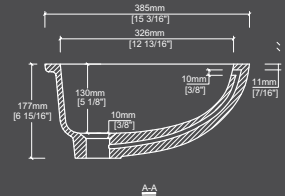

The Ansel
DLB401A (overflow)
W 15 31/32" H 6 15/32" L 11 23/32"

The Ansel
DLB402
W 15 31/32" H 6 15/32" L 11 23/32"

The Andy
DLB379A (overflow)
W 19 1/2" H 6 3/4" L 14 3/8"

The Andy
NEW DLB411
W 20" H 5 7/8" L 14 3/4"

The Vincent
DLD125
W 22 11/16" H 7 7/8" L 17 1/2"

The Henri
DLD202
W 30 7/8" H 9 13/16" L 18 7/8"

Our in-stock sinks

The Frida (overflow) DLA104A

Features and Benefits

- Integral overflow: yes

Installation tips

- Drain hole size: 1 3/4"

TOLERANCE $\pm 3/16$ "

W 18 5/16"

H 6 15/16"

L 15 3/16"

The Euro (overflow) DLA360A

Features and Benefits

- Integral overflow: yes