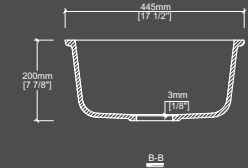

Our in-stock sinks

The Ansel (overflow) DLB401A

Features and Benefits

- Integral overflow: yes

Installation tips

- Drain hole size: 1 3/4"

TOLERANCE ±3/16"

W 15 3 1/32"

H 6 1 5/32"

L 11 2 3/32"

The Vincent DLD125

Features and Benefits

- Integral overflow: no

Installation tips

- Drain hole size: 3 9/16"

TOLERANCE ±3/16"

W 22 1 1/16"

H 7 7/8"

L 17 1/2"

The Ansel DLB402

Features and Benefits

- Integral overflow: no

Installation tips

- Drain hole size: 1 3/4"