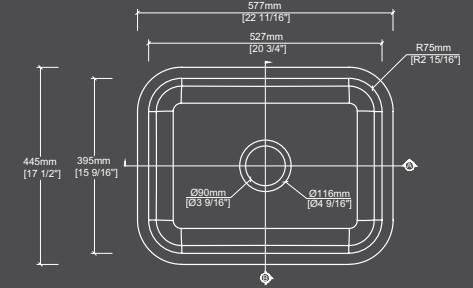

Features and Benefits

- Integral overflow: no

Installation tips

- Drain hole size: 1 3/4"

TOLERANCE $\pm 3/16$ "

W 15 25/32"

H 5 27/32"

L 11 27/32"

Our in-stock sinks

The Ansel (overflow) DLB401A

Features and Benefits

- Integral overflow: yes

Installation tips

- Drain hole size: 1 3/4"

TOLERANCE ±3/16"

W 15 3 1/32"

H 6 1 5/32"

L 11 2 3/32"

The Vincent DLD125

Features and Benefits

- Integral overflow: no

Installation tips

- Drain hole size: 3 9/16"

TOLERANCE ±3/16"

W 22 1 1/16"

H 7 7/8"

L 17 1/2"

The Ansel DLB402

Features and Benefits

- Integral overflow: no

Installation tips

- Drain hole size: 1 3/4"