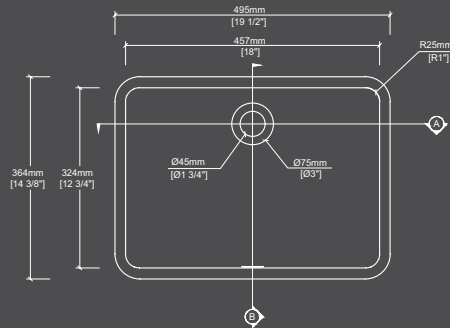

TOLERANCE ±3/16"

W 15 3 1/32"

H 6 1 5/32"

L 11 2 3/32"

The Henri DLD202

Features and Benefits

- Integral overflow: no

Installation tips

- Drain hole size: 3 9/16"

TOLERANCE ±3/16"

W 30 7/8"

H 9 1 3/16"

L 18 7/8"

Our in-stock sinks

The Andy (overflow) DLB379A

Features and Benefits

- Integral overflow: yes

Installation tips

- Drain hole size: 1 3/4"

TOLERANCE ±3/16"

W 19 1/2"

H 6 3/4"

L 14 3/8"

The Andy DLB411

Features and Benefits

- Integral overflow: no

Installation tips

- Drain hole size: 1 3/4"

TOLERANCE ±3/16"

W 20"

H 5 7/8"

L 14 3/4"