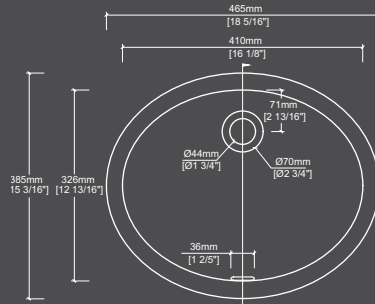

The Ansel
DLB401A (overflow)
W 15 31/32" H 6 15/32" L 11 23/32"

The Ansel
DLB402
W 15 31/32" H 6 15/32" L 11 23/32"

The Andy
DLB379A (overflow)
W 19 1/2" H 6 3/4" L 14 3/8"

The Andy
NEW DLB411
W 20" H 5 7/8" L 14 3/4"

The Vincent
DLD125
W 22 11/16" H 7 7/8" L 17 1/2"

The Henri
DLD202
W 30 7/8" H 9 13/16" L 18 7/8"

Our in-stock sinks

The Frida (overflow) DLA104A

Features and Benefits

- Integral overflow: yes

Installation tips