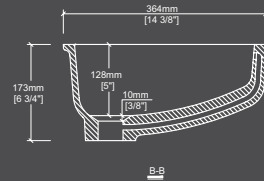

- Drain hole size: 3 9/16"

TOLERANCE ±3/16"

W 30 7/8"

H 9 1 3/16"

L 18 7/8"

Our in-stock sinks

The Andy (overflow) DLB379A

Features and Benefits

- Integral overflow: yes

Installation tips

- Drain hole size: 1 3/4"

TOLERANCE ±3/16"

W 19 1/2"

H 6 3/4"

L 14 3/8"

The Andy DLB411

Features and Benefits

- Integral overflow: no

Installation tips

- Drain hole size: 1 3/4"

TOLERANCE ±3/16"

W 20"

H 5 7/8"

L 14 3/4"