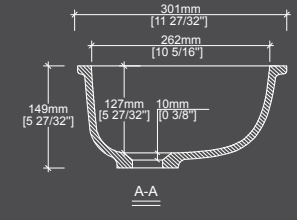

- Integral overflow: no

Installation tips

- Drain hole size: 1 3/4"

TOLERANCE $\pm 3/16$ "

W 18 1/4"

H 5 31/32"

L 14 15/16"

The Euro DLA354

Features and Benefits

- Integral overflow: no

Installation tips

- Drain hole size: 1 3/4"

TOLERANCE $\pm 3/16$ "

W 15 25/32"

H 5 27/32"

L 11 27/32"

Our in-stock sinks

The Ansel (overflow) DLB401A

Features and Benefits

- Integral overflow: yes

Installation tips

- Drain hole size: 1 3/4"

TOLERANCE ±3/16"

W 15 3 1/32"