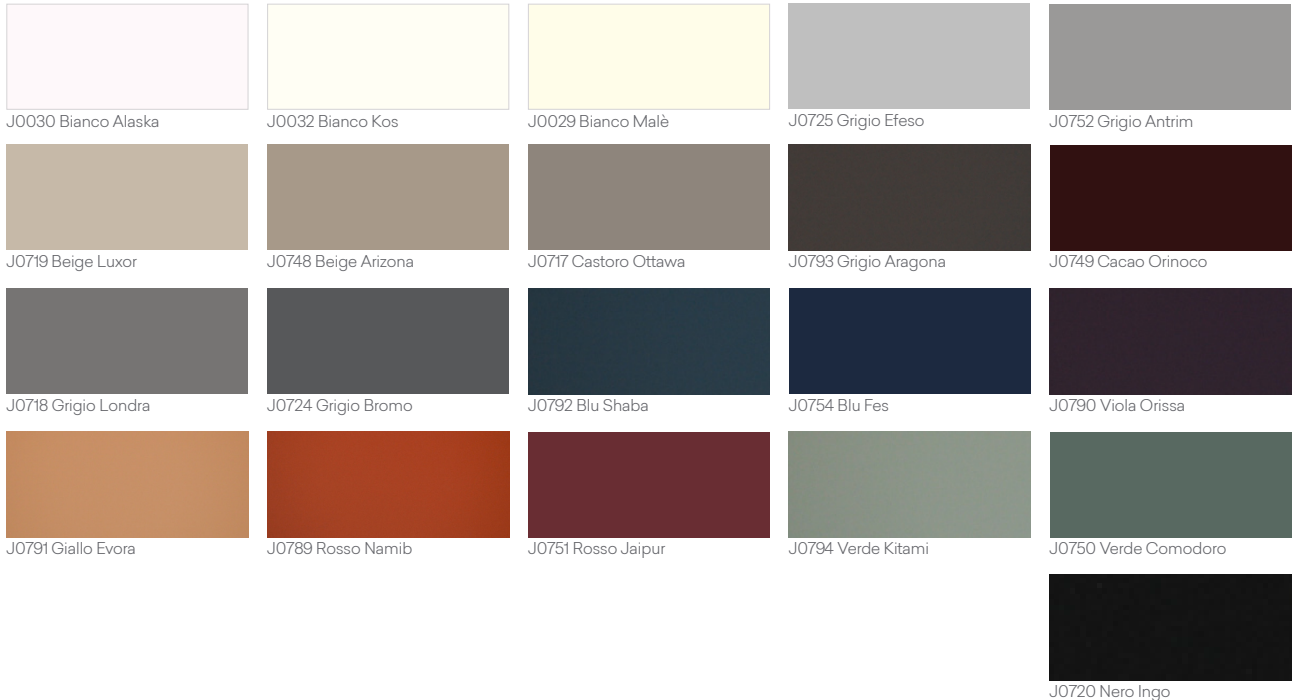

FENIX® innovative materials are for interior design. Applying proprietary technologies, the external surface of FENIX is characterized by the use of next generation acrylic resins, hardened and fixed through an Electron Beam Curing process. With low light reflectivity, FENIX surfaces are extremely opaque, soft touch and anti-fingerprint. Thermal healing of superficial micro-scratches is also possible. FENIX NTM® provides a technical and aesthetic answer to two important interior design trends: smart materials and matte surfaces. A combination that makes this material extremely versatile and suitable for every environment.

COLLECTION

FEATURES

**Low light reflectivity,
extremely matte surface**

Soft touch

Anti-fingerprint

**Thermal healing of
superficial microscratches**

CERTIFICATIONS

NSF
GREENGUARD GOLD
IMO MED (for FENIX NTM FR 0.9 mm)
SUITABILITY FOR CONTACT WITH FOODSTUFF

APPLICATIONS

HOSPITALITY
EDUCATION
OFFICE
TRANSPORTATION
RETAIL
FURNITURE

INDUSTRIAL DESIGN
KITCHEN
BATH