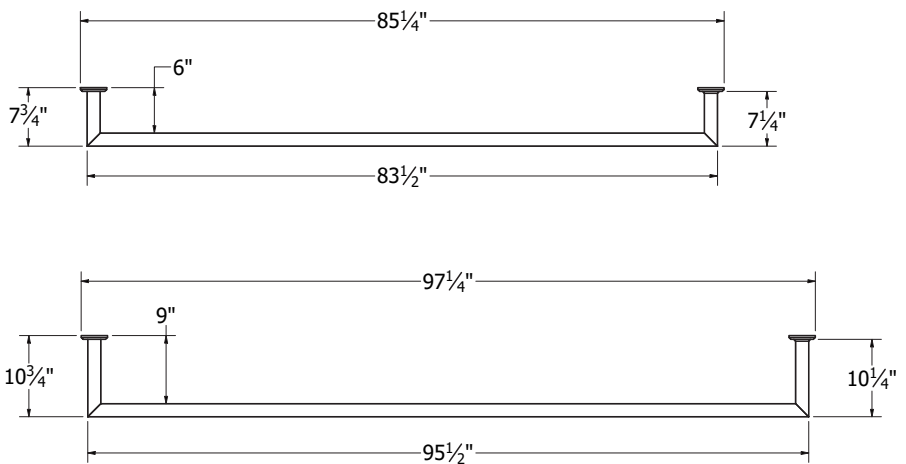

Westbury®

ALUMINUM RAILING

JULIETTE BALCONY SECTIONS

**Digger
Specialties
Inc.**

Transforming the Outdoor Living Experience™

JULIETTE BALCONY SECTIONS

Westbury Juliette Balcony aluminum railing is a cost-effective alternative to building a full balcony on upper stories of residential and multi-family properties. Westbury Juliette Balcony railing serves as an attractive guardrail across the opening of doors and windows for safety while also allowing light transmission into upper story rooms.

Features & Benefits

Pre-Assembled Sections

Can easily be attached to building surfaces.

7' x 42" (6" offset) and 8' x 42" (9" offset) Sizes

For use with French, double, and sliding doors or a large window.